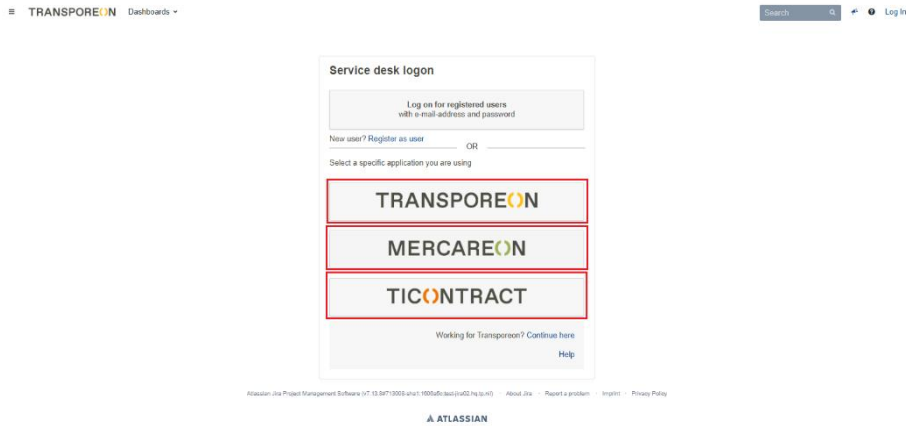

HCS Portal - Login instruction

How should I log in?

If you are a user of one of the platforms, please click on its name.

You will be transferred to a login page. To enter the Portal, use the same login data as for your platform.

If you usually do not use any of the platforms, but you already created an account on the Portal, please choose an option “Login with username and password”

In case, you do not have an account and you are not a user of the platforms, please choose an option “Sign up for an account”