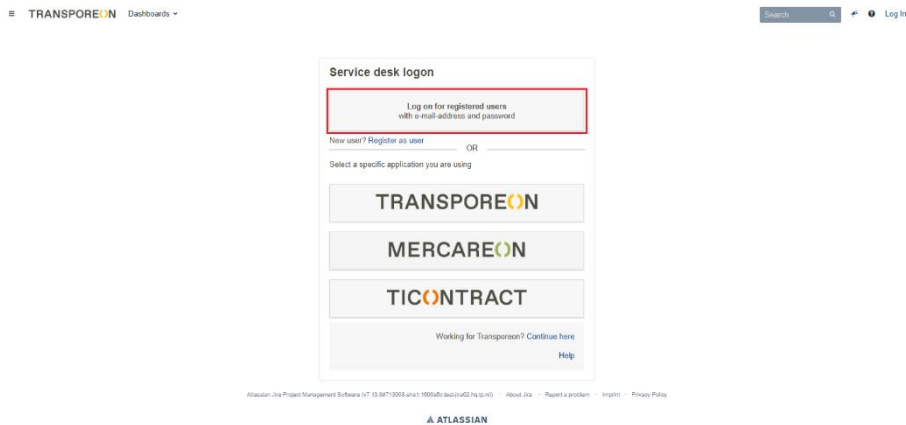

HCS Portal - Login instruction

How should I log in?

If you are a user of one of the platforms, please click on its name.

You will be transferred to a login page. To enter the Portal, use the same login data as for your platform.

If you usually do not use any of the platforms, but you already created an account on the Portal, please choose an option “Login with username and password”

In case, you do not have an account and you are not a user of the platforms, please choose an option “Sign up for an account”